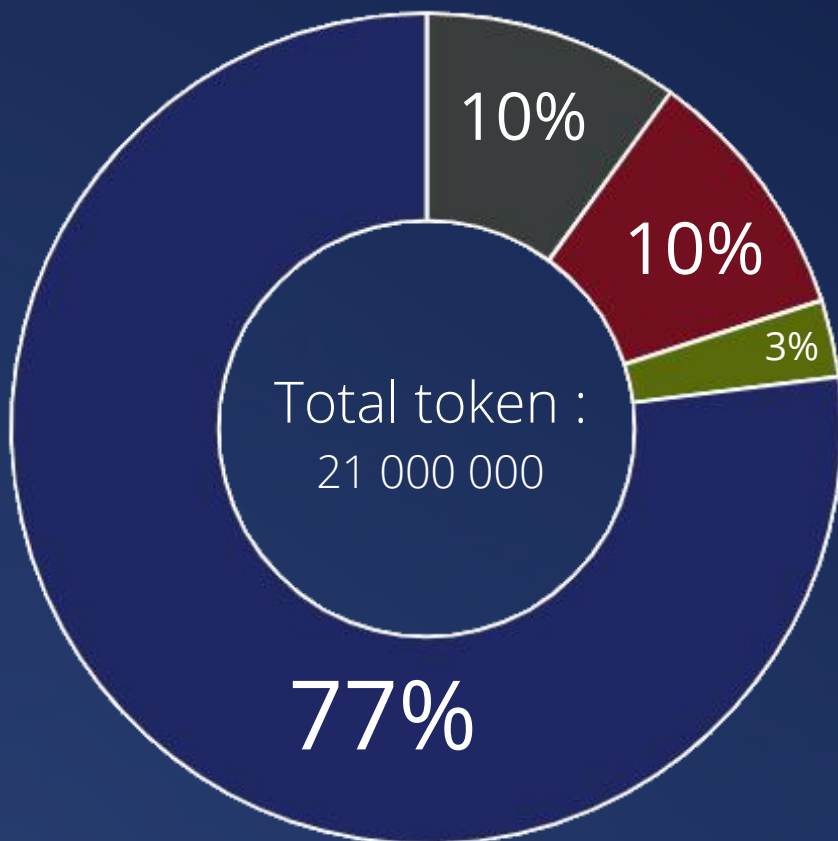

We are glad to introduce you, our new little token the Krematoriums. It is a **fair token**.

We are the first token to burn 10% and redistribute 10% for the holders.

We won't tell you that we a have a great plan to provide something in 6 months or more even if we hope this token could survive this much.

# rematoriums Values

The first fair token to burn 10%

**Burn like HELL**  
**Holding onto HEAVEN**

...and redistribute 10% for the holders

Team liquidity (lock) Airdrop  
Supply