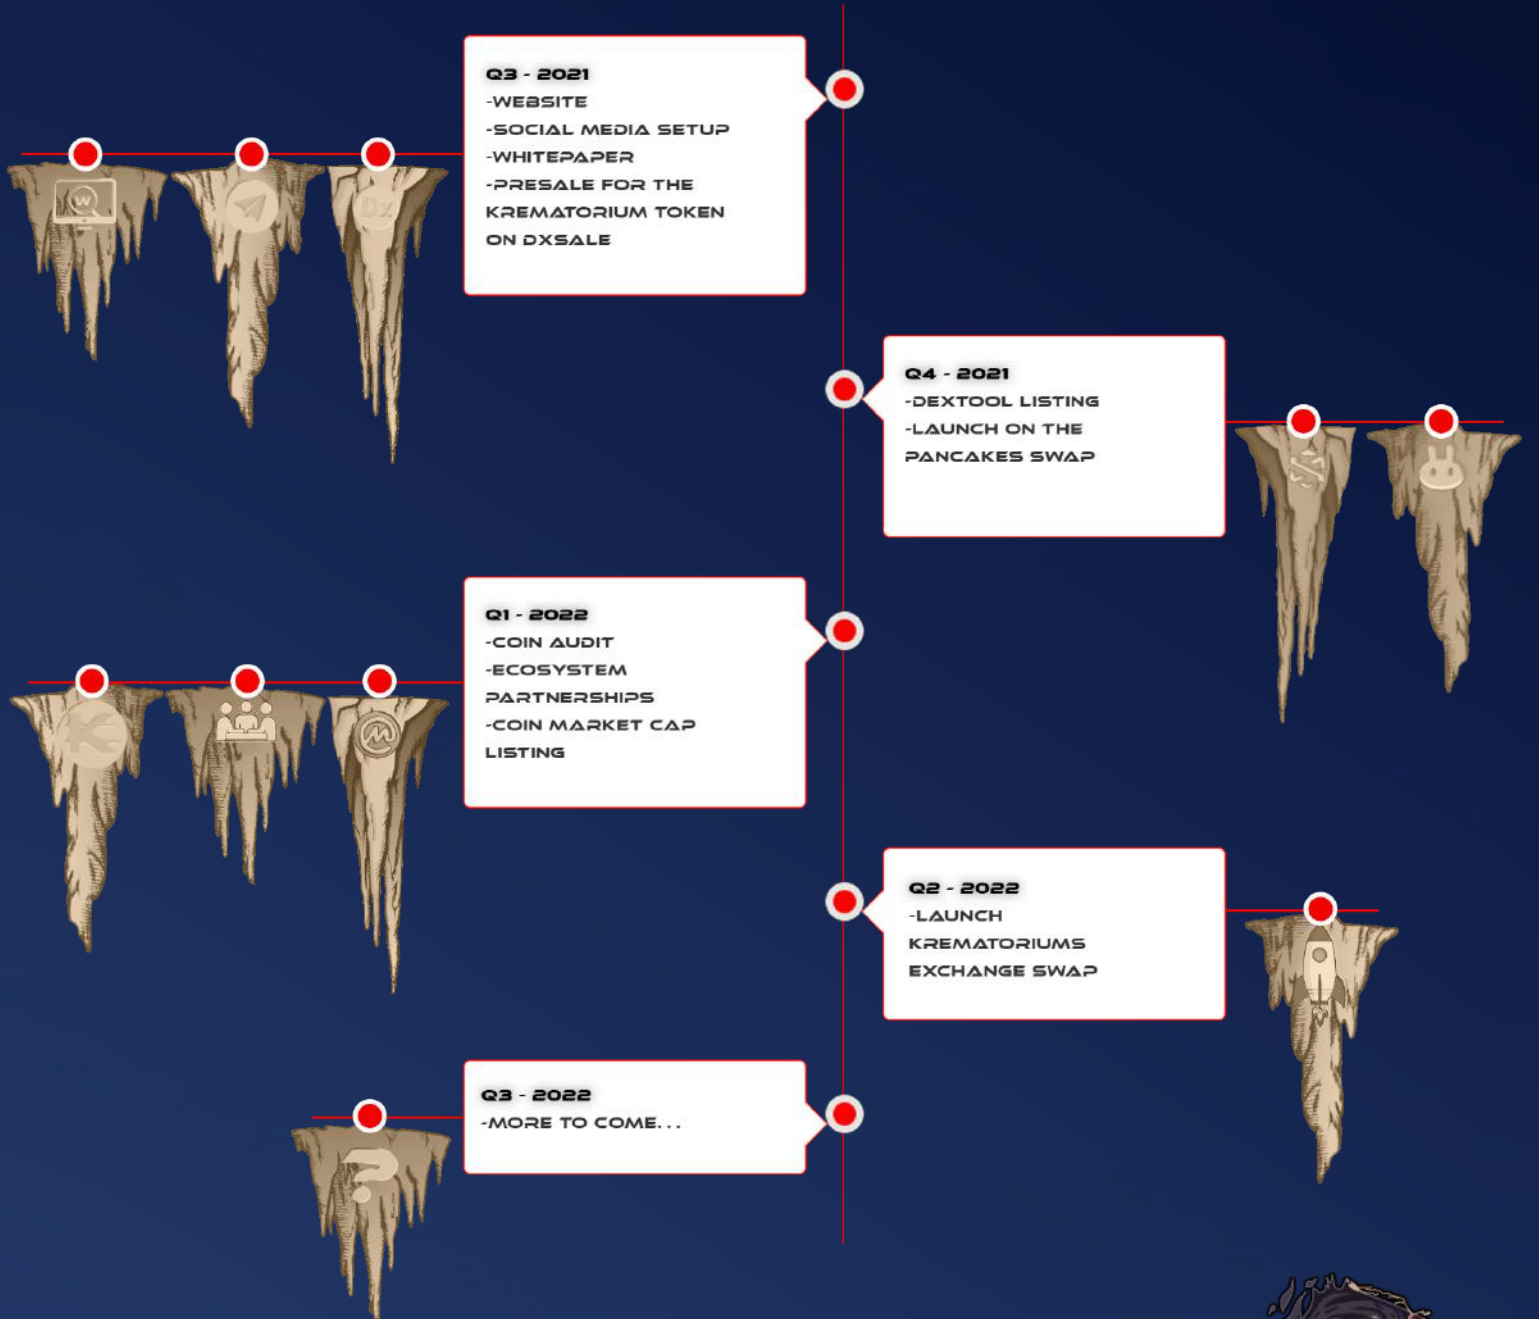

# rematoriums Values

The first fair token to burn 10%

**Burn like HELL**  
**Holding onto HEAVEN**

...and redistribute 10% for the holders

Team liquidity (lock) Airdrop  
Supply

# Krematoriums Roadmap

Here's our roadmap for this years and somes previsions :